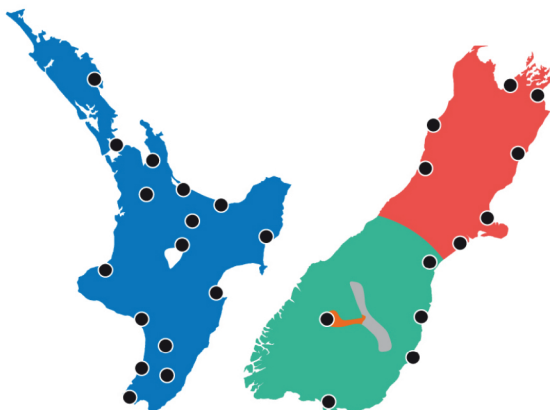

# Courier Sector Ticket Guide

## From Central Otago

## Sector Tickets

	<b>Local</b> up to 25kgs or 0.125m <sup>3</sup>		<b>Outer Area</b> up to 25kgs or 0.125m <sup>3</sup>
	<b>Short Haul</b> up to 15kgs or 0.075m <sup>3</sup>		<b>Long Haul</b> up to 10kgs or 0.05m <sup>3</sup>
	<b>Inter Island Economy</b> up to 10kgs or 0.05m <sup>3</sup>		<b>Inter Island Overnight</b> up to 5kgs or 0.025m <sup>3</sup>
	<b>Excess North</b> up to 5kgs or 0.025m <sup>3</sup>		<b>Excess South</b> up to 5kgs or 0.025m <sup>3</sup>