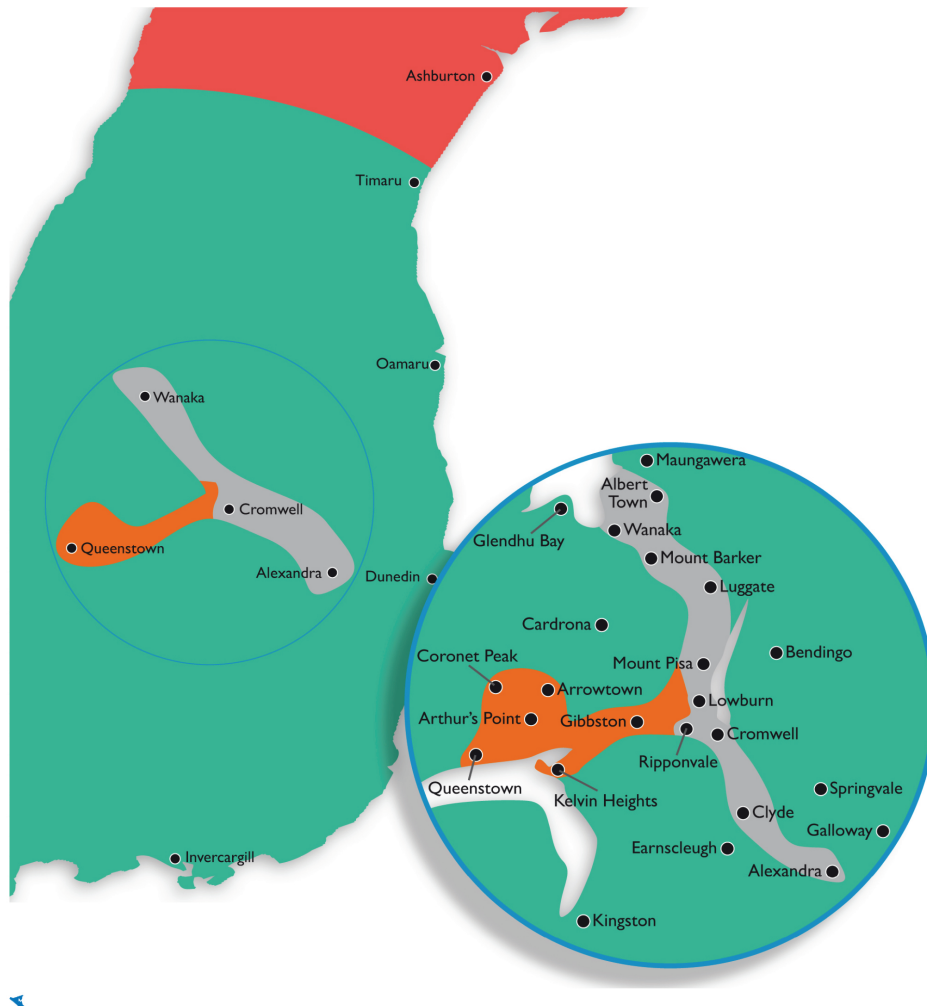

# Courier Sector Ticket Guide

## From Central Otago

## Sector Tickets

	<b>Local</b> up to 25kgs or 0.125m <sup>3</sup>		<b>Outer Area</b> up to 25kgs or 0.125m <sup>3</sup>
	<b>Short Haul</b> up to 15kgs or 0.075m <sup>3</sup>		<b>Long Haul</b> up to 10kgs or 0.05m <sup>3</sup>
	<b>Inter Island Economy</b> up to 10kgs or 0.05m <sup>3</sup>		<b>Inter Island Overnight</b> up to 5kgs or 0.025m <sup>3</sup>
	<b>Excess North</b> up to 5kgs or 0.025m <sup>3</sup>		<b>Excess South</b> up to 5kgs or 0.025m <sup>3</sup>